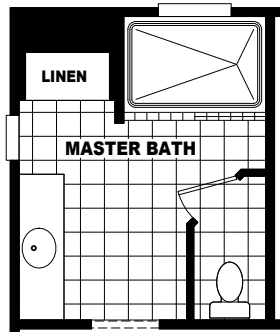

OPTIONAL LUX BATH

**OPTIONAL 4'x 6'
CERAMIC TILE
SHOWER WITH
SHOWER SPA**

MODEL: MR-28563B
APPROXIMATELY 1493 SQ.FT.
3 BEDROOM, 2 BATH