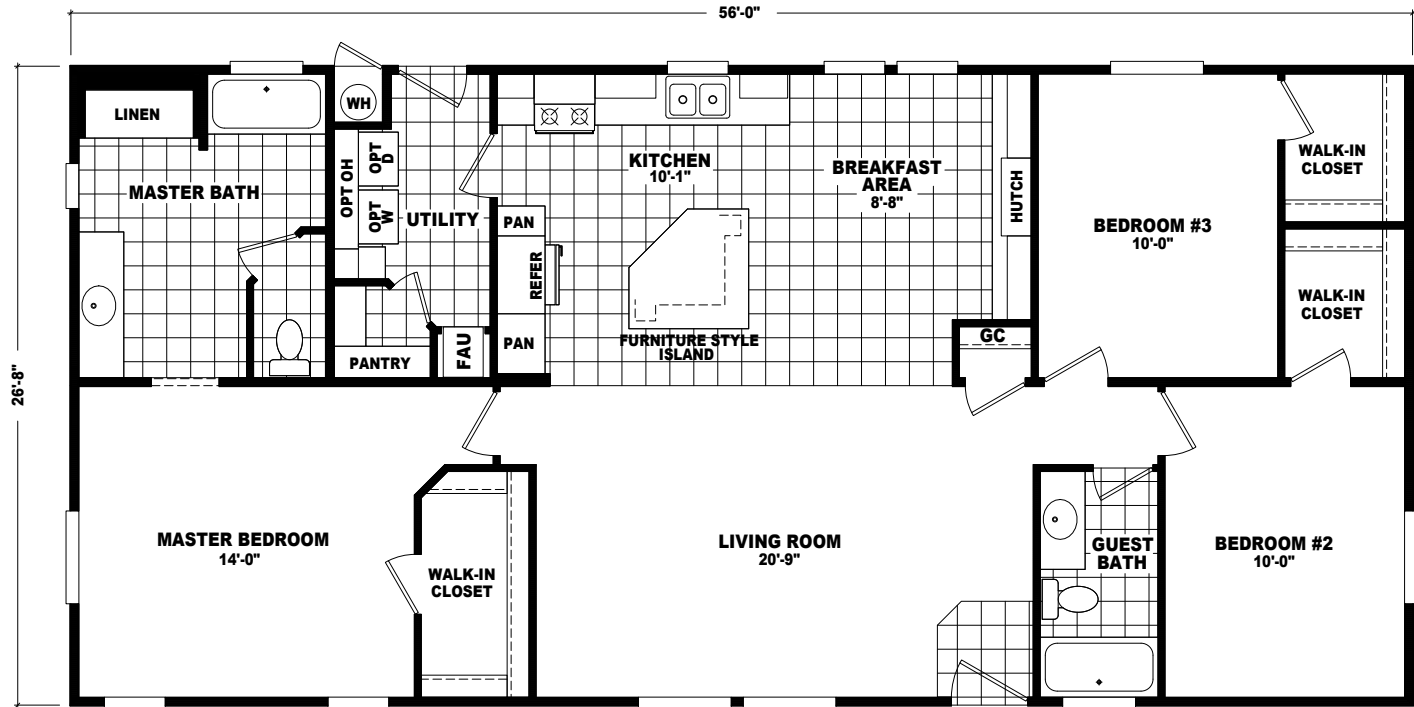

OPTIONAL LUX BATH

**OPTIONAL 4'x 6'
CERAMIC TILE
SHOWER WITH
SHOWER SPA**

MODEL: MR-28563B
APPROXIMATELY 1493 SQ.FT.
3 BEDROOM, 2 BATH