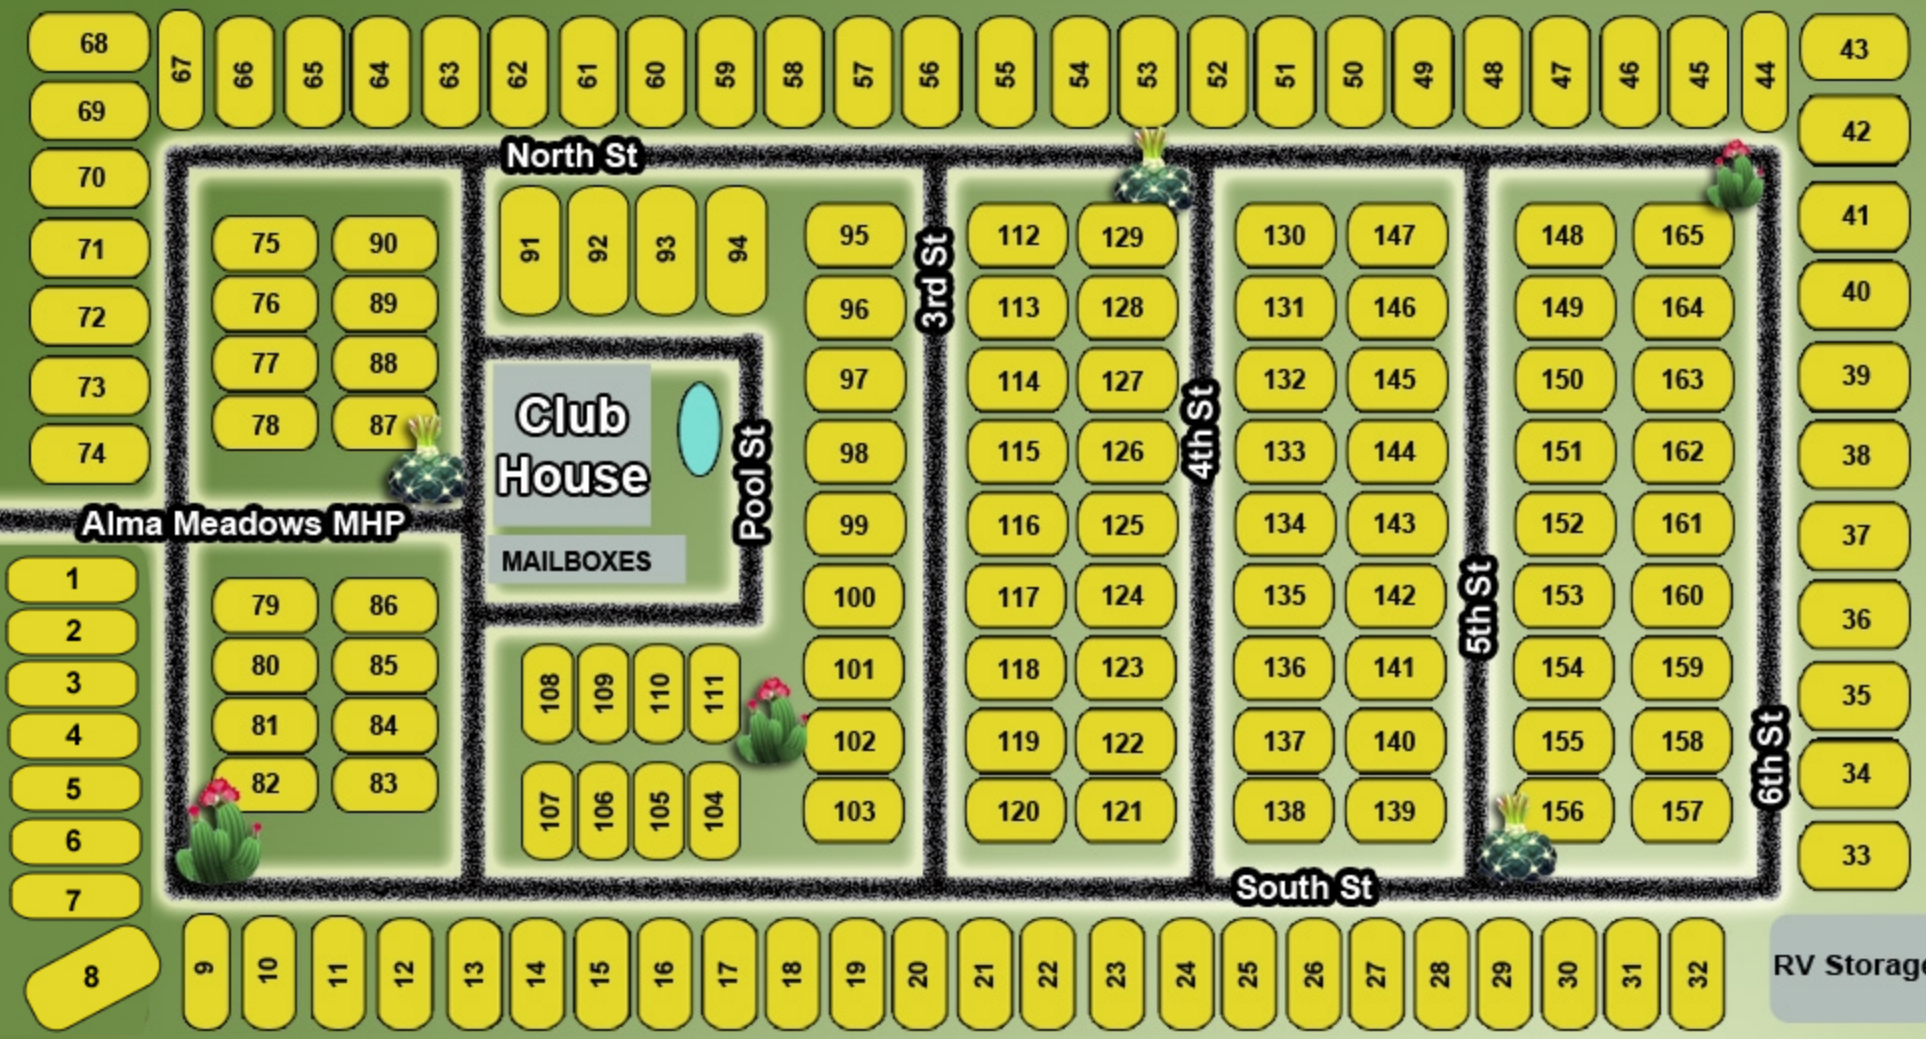

Alma School Rd.

Alma Meadows

 communities

535 S. Alma School Rd.
 Mesa, AZ 85210
 (480) 833-0521